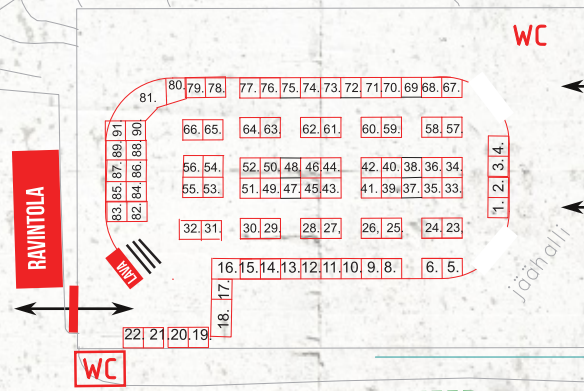

MINIFARMI & Rukkamessut

FARMI JA ELÄIMET

MESSUKENTTÄ D

178.	177.	176.	175.	174.	173.	172.	171.	170.	169.	168.	167.
156, 158, 160, 162, 164, 166	150, 148, 146, 144, 142.	140, 138, 136, 134, 132, 130, 128, 126.	124, 122, 120, 118, 116, 114, 112, 110.	108, 106, 104, 102, 100.	98, 96, 94, 92, 90, 88, 86, 84.	82, 80, 78, 76, 74, 72, 70, 68.	66, 64, 62, 60, 58.	60, 38, 36, 34, 32, 30, 28, 26.	54, 52, 50, 48, 46, 44, 42.	40, 38, 36, 34, 32, 30, 28, 26.	39, 37, 35, 33, 31, 29, 27, 25.
151, 153, 155, 157, 159, 161, 163, 165	149, 147, 145, 143, 141.	139, 137, 135, 133, 131, 129, 127, 125.	123, 121, 119, 117, 115, 113, 111, 109.	107, 105, 103, 101, 99.	97, 95, 93, 91, 89, 87, 85, 83.	81, 79, 77, 75, 73, 71, 69, 67.	65, 63, 61, 59, 57.	55, 53, 51, 49, 47, 45, 43, 41.	45, 43, 41, 39, 37, 35, 33, 31, 29, 27, 25.	24, 23, 22, 21, 20, 19, 18, 17, 16, 15, 14, 13, 12.	11, 10, 9, 8, 7, 6, 5, 4, 3, 2, 1.

MESSUKENTTÄ A

MESSUHALLI B

MESSUKENTTÄ C